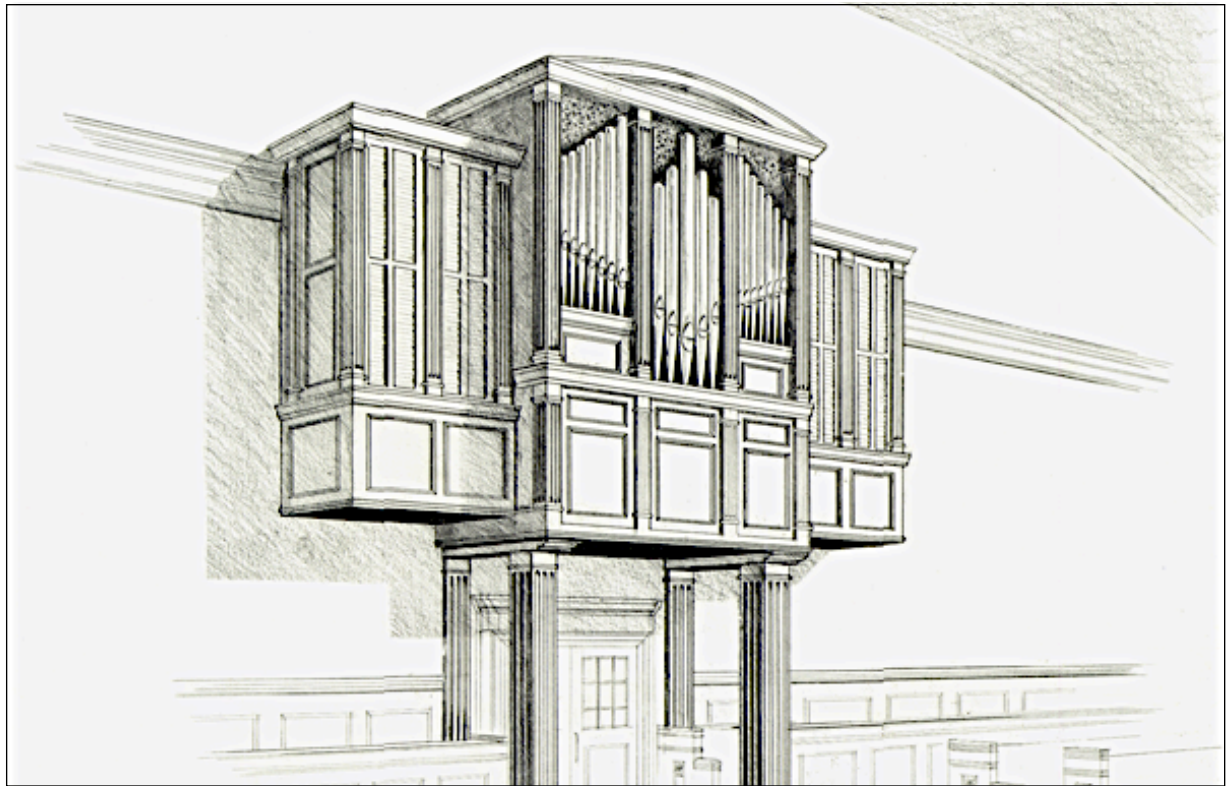

opus 49

First United Methodist Church
Rocky Mount, North Carolina

13 ranks

	GREAT		PEDAL	16'	Stopped Bass Pedal extension of 8' Stopped Diapason
8'	Harmonic Flute harmonic from Middle G	32'	Contre Basson extension from Swell	8'	Stopped Diapason Borrow to Pedal
16'	Dulzian	8'	Trompette		
8'	Bombarde high pressure, tuba-style reed	4'	Schalmei		
	SWELL		ANTIPHONAL ORGAN		
4'	Clairon	8'	Open Diapason Dual façades into sanctuary and chapel		
		8'	Stopped Diapason Wooden pipes		
		8'	Gemshorn		
		8'	Unda Maris From Tenor C		
		4'	Principal		
		4'	Spindle Flute		
		2'	Fifteenths		
		1 1/3'	Mixture II-III		
		8'	Trumpet		
		8'	Fanfare Trumpet Playable from Chancel console only		